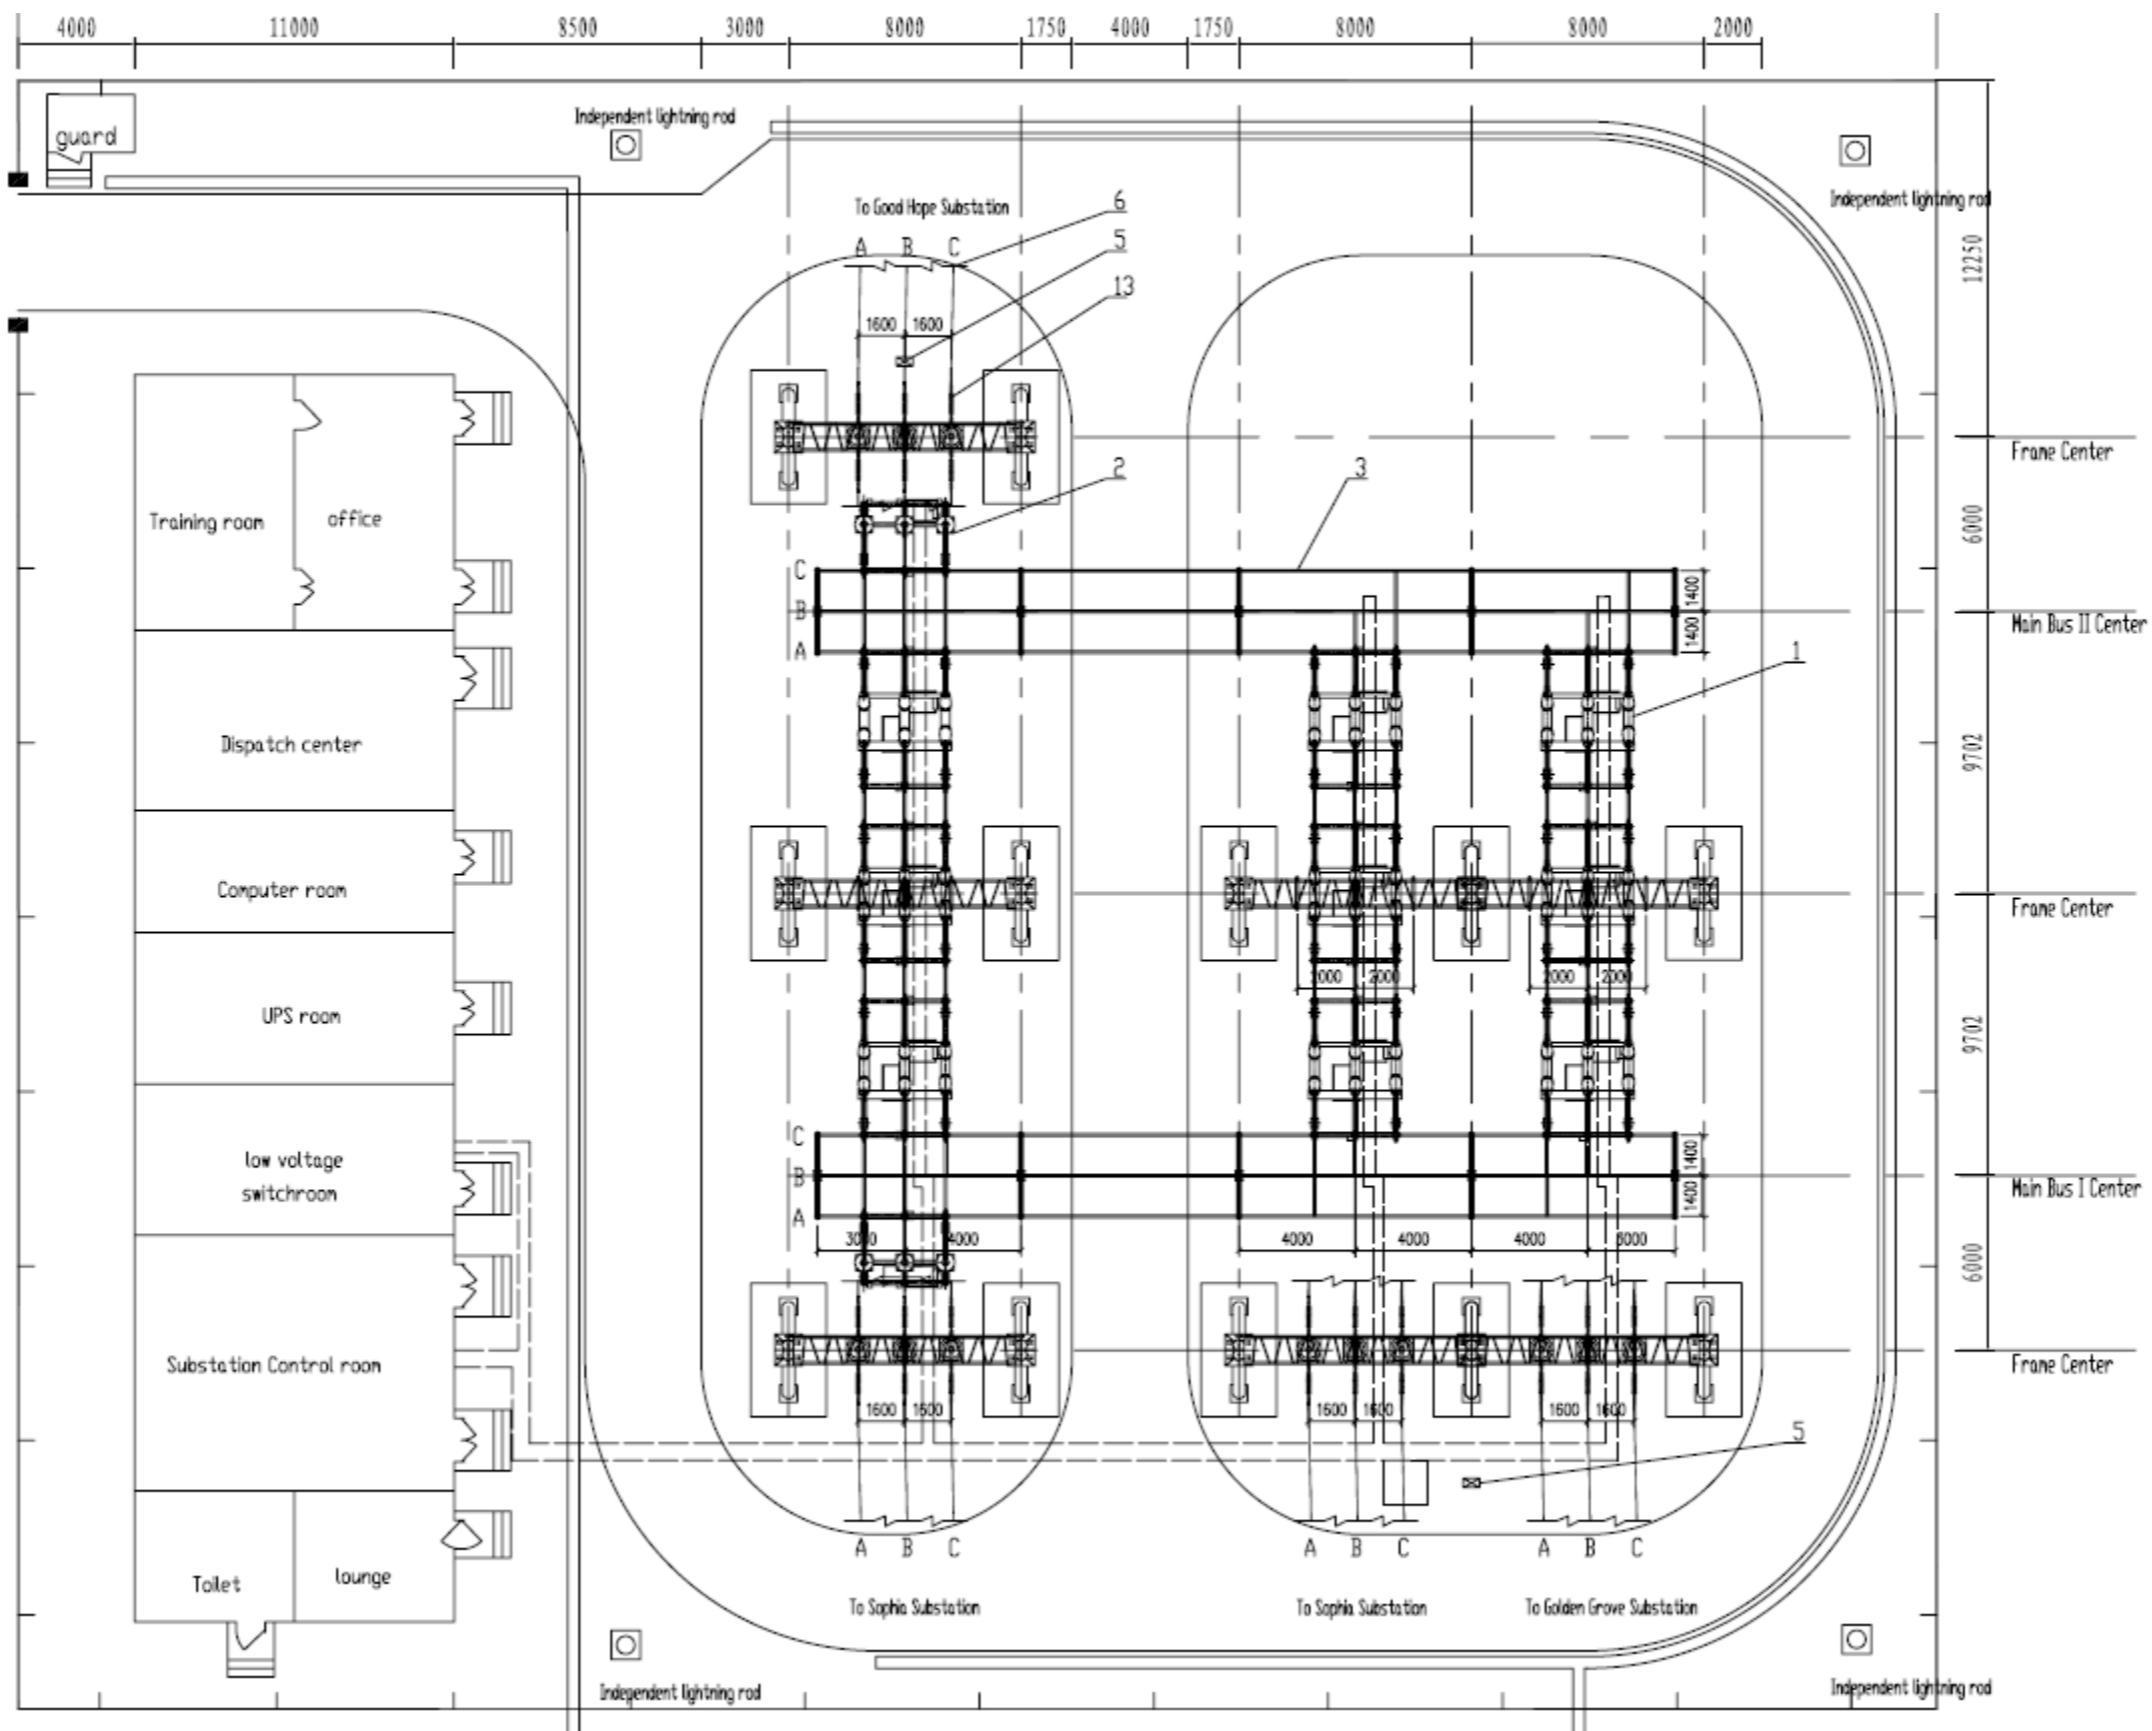

Lot 1: Canefield Substation

Bid # GPL-PD-048-2022  
 Addendum #1  
 Layout Drawings

Lot 2: New Sophia Substation

Bid # GPL-PD-048-2022  
 Addendum #1  
 Layout Drawings

Lot 3: Columbia Substation