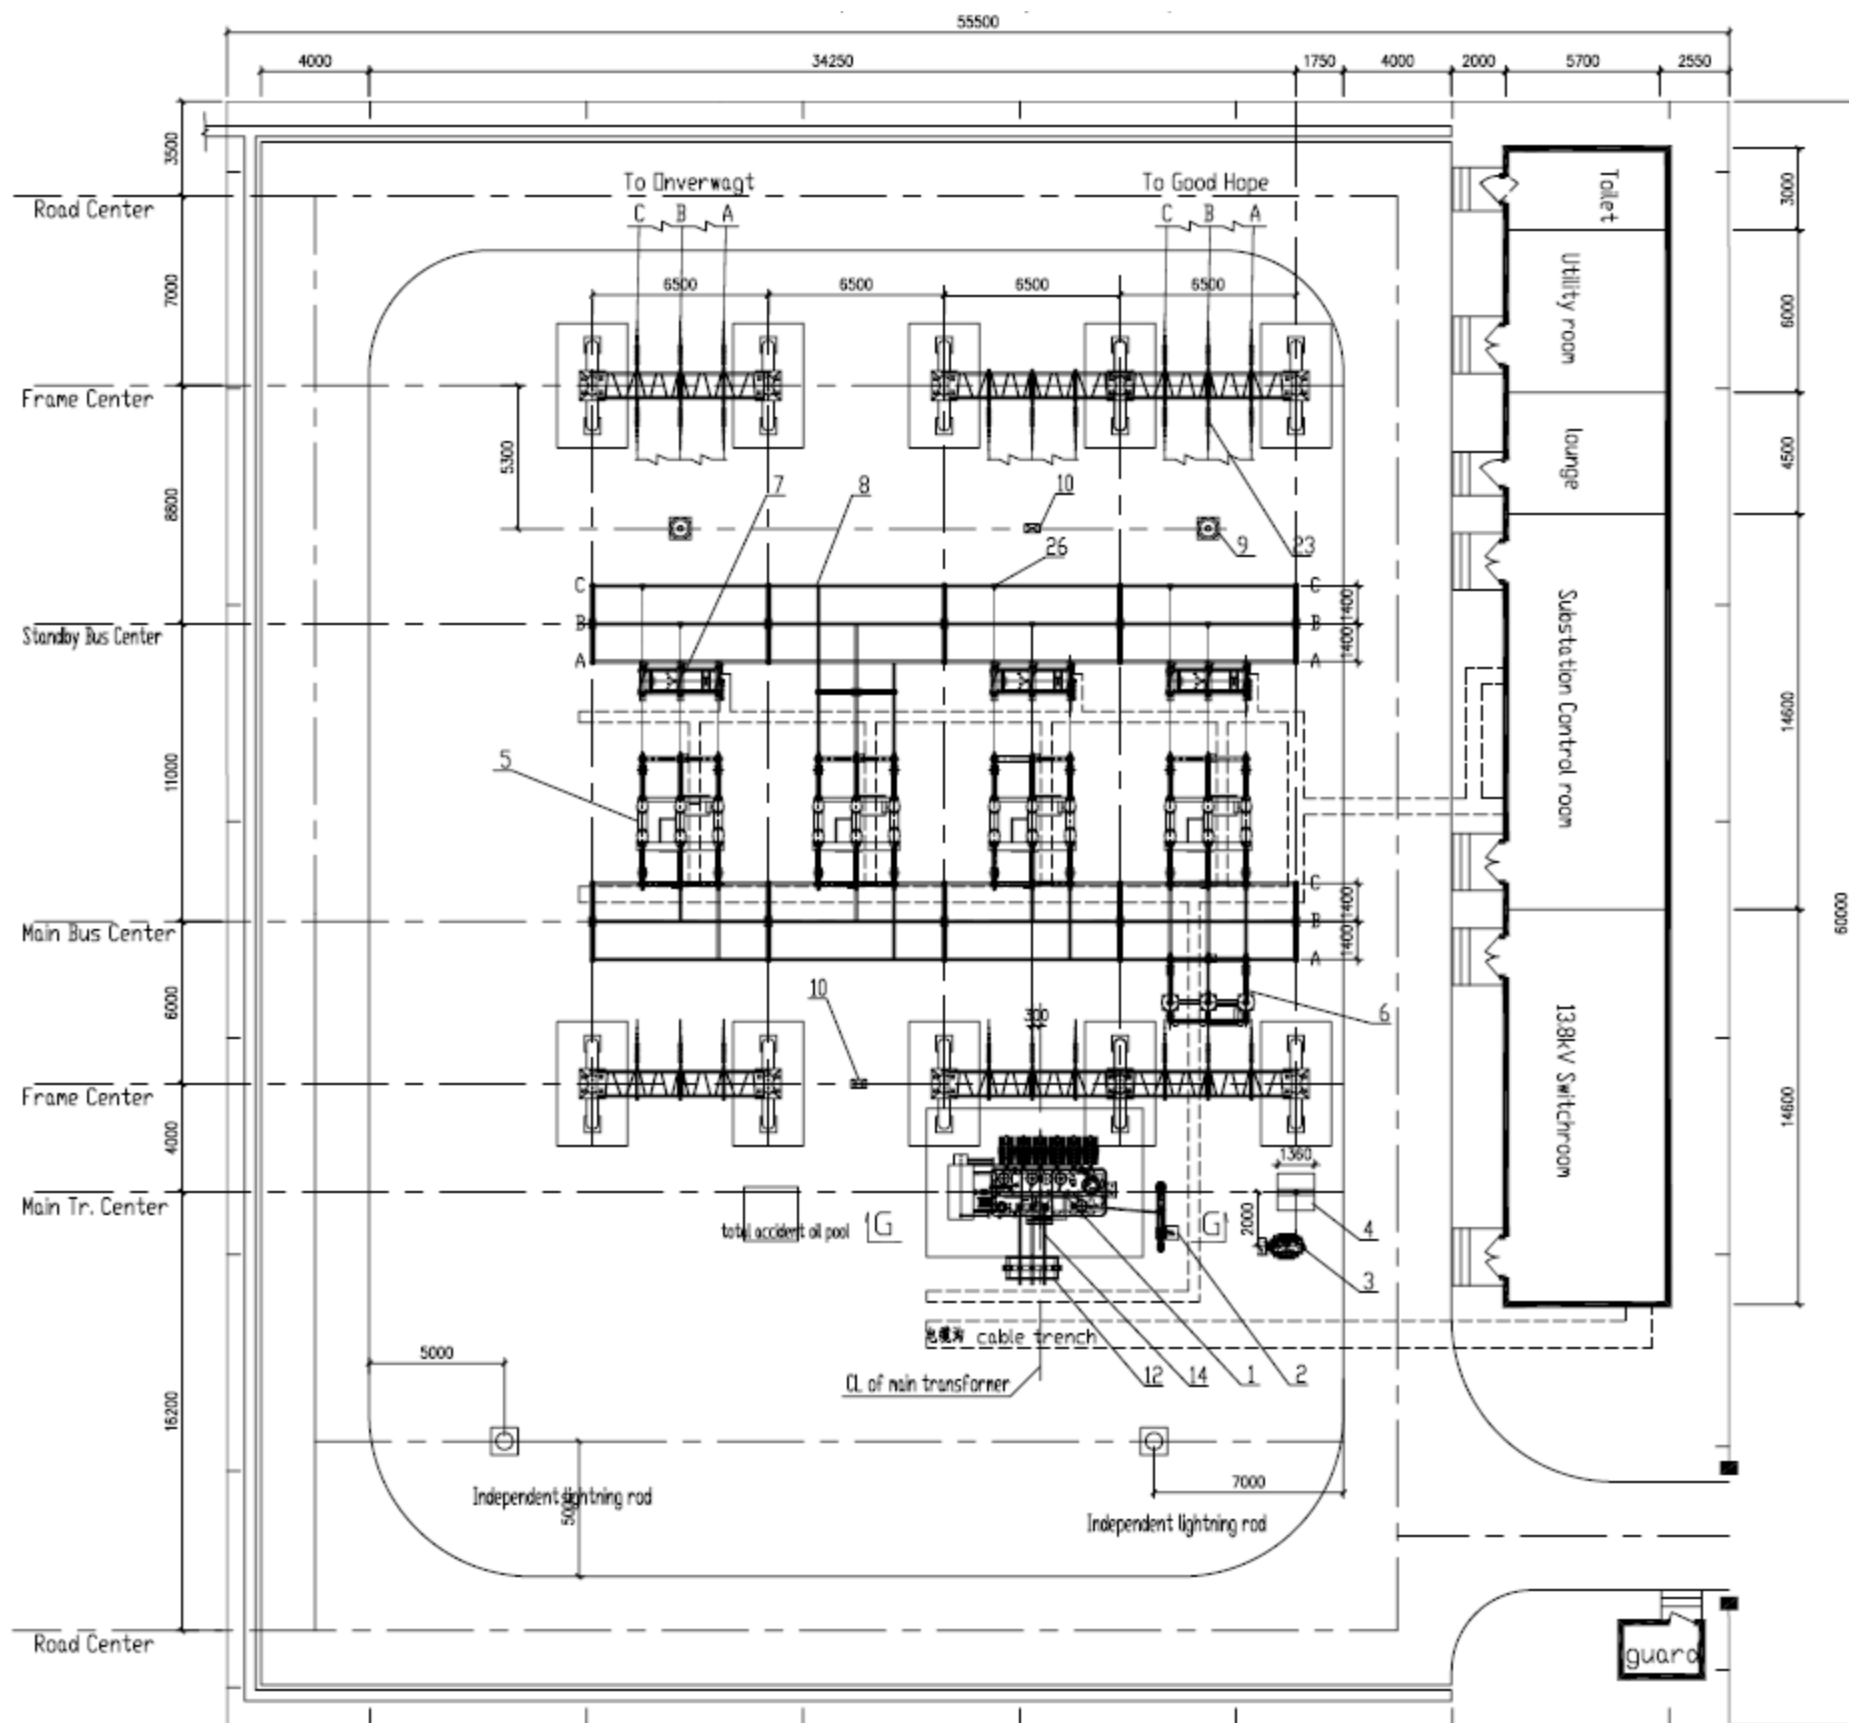

Lot 1: Canefield Substation

Bid # GPL-PD-048-2022  
 Addendum #1  
 Layout Drawings

Lot 2: New Sophia Substation

Bid # GPL-PD-048-2022  
 Addendum #1  
 Layout Drawings

Lot 3: Columbia Substation